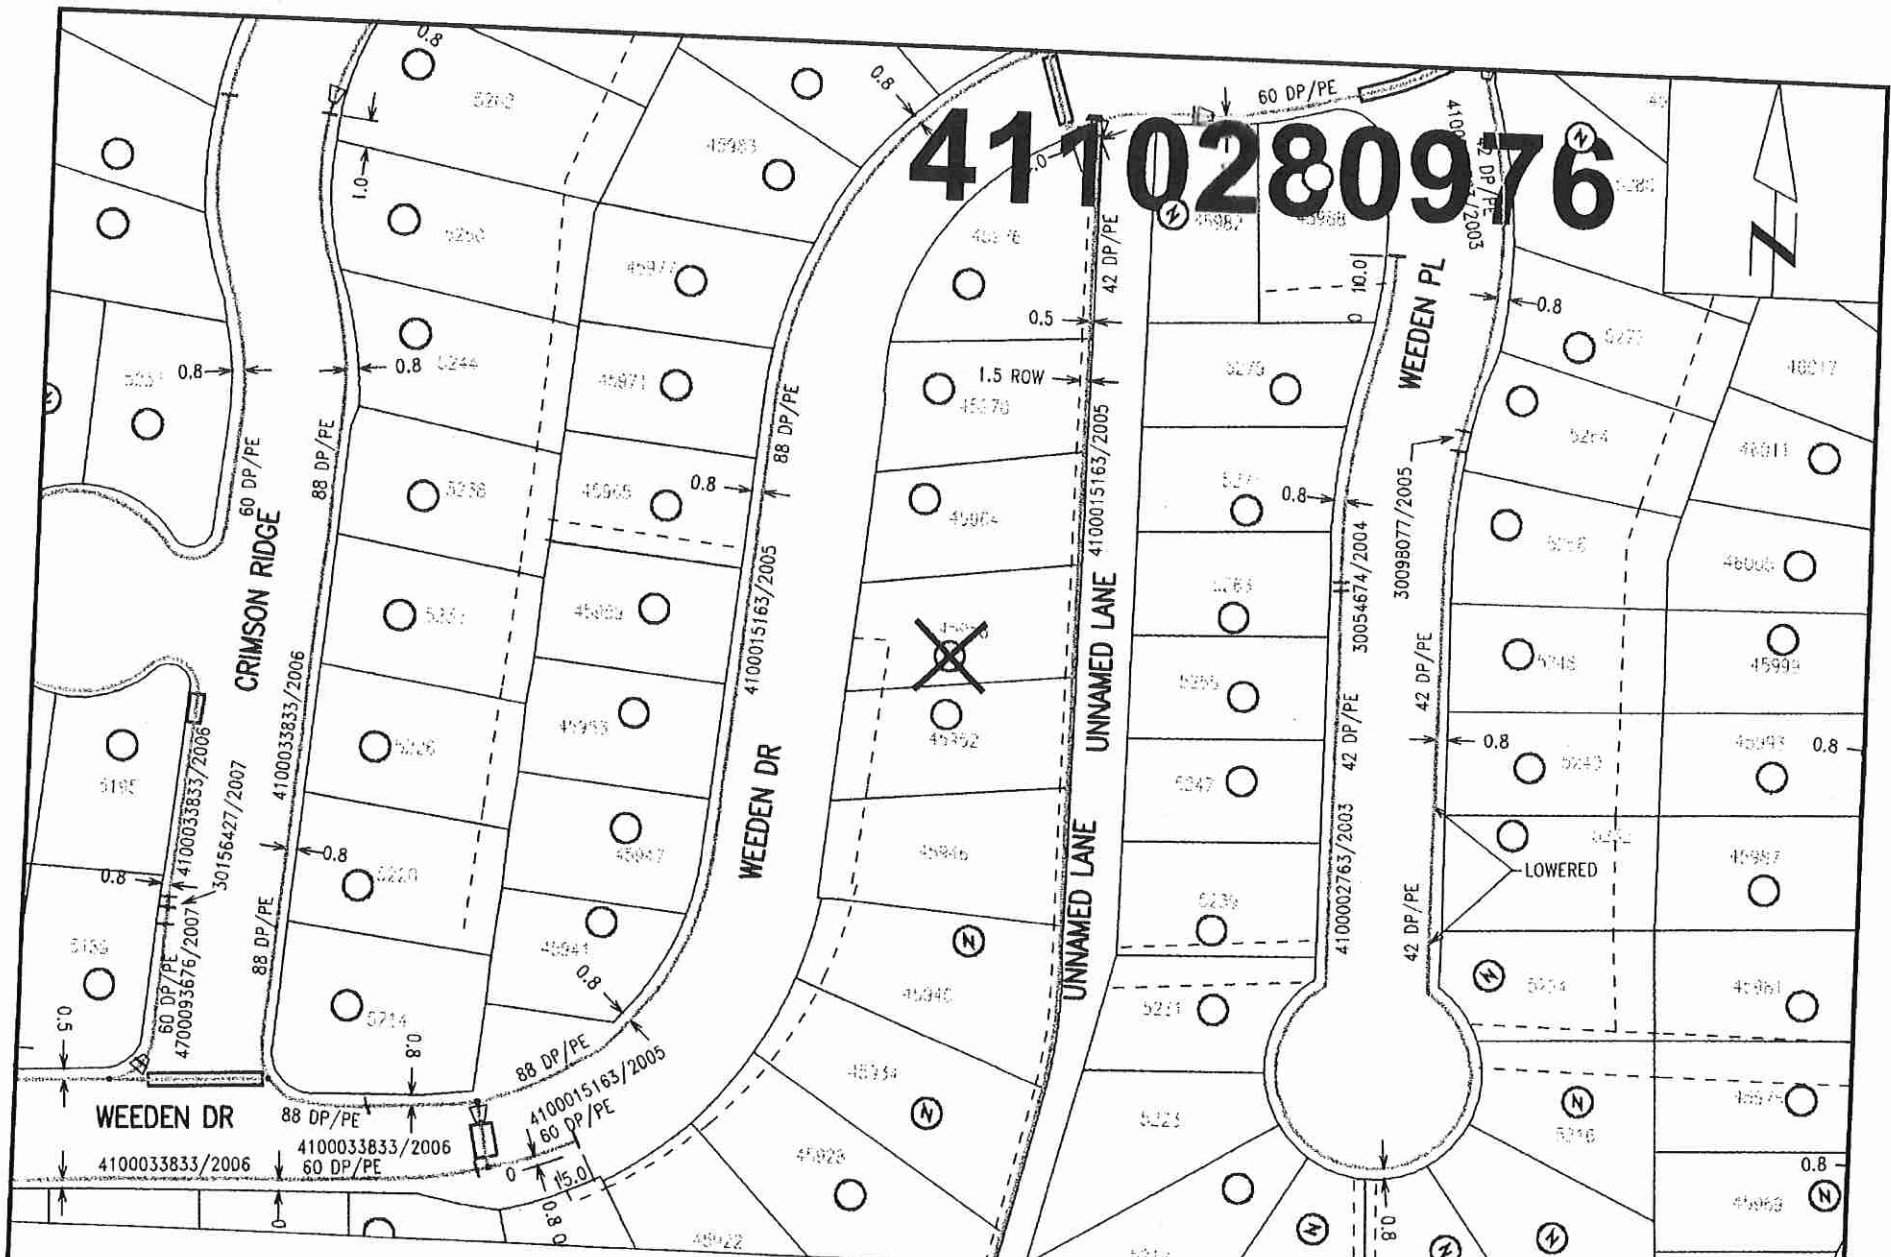

# 4110280976

**Nearest Intersection: Weeden Dr and unnamed lane.**  
Distance from lot to intersection is 83 meters (74 degrees North of East).  
View Scale: 1:1000

<b>45958 Weeden Dr, Chilliwack</b>		
Order #: 30958103	Prem #: 10078185	City Limits: Chilliwack
X: 1295689323.00 Y: 461943950.00		2017/10/26